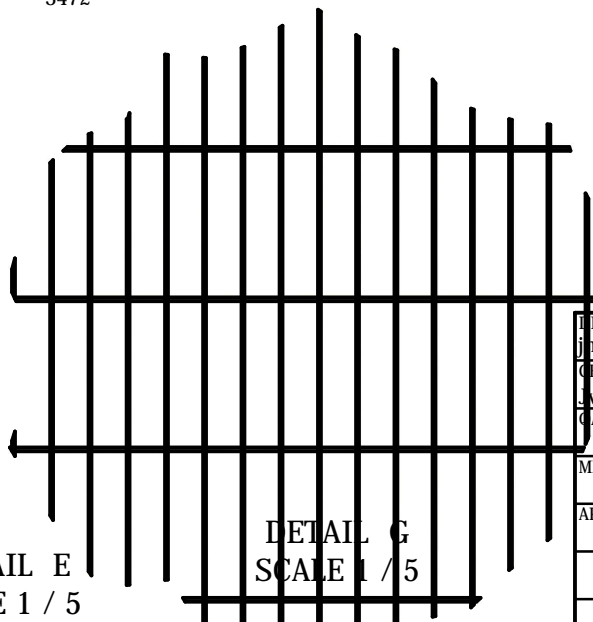

Specifications;  
 Horizontal tubes: Ø30  
 Vertical tubes: Ø41  
 Horizontal wires: Ø4 x13  
 Vertical wires: Ø3.0 x88  
 Mesh: 38 x 150

Extra tube V: Ø  
 Extra tube H: Ø

1755

2000

3472

185

DETAIL E  
 SCALE 1 / 5

DETAIL G  
 SCALE 1 / 5

DETAIL J  
 SCALE 1 / 5

DRAWN jherel	22-11-2017	CRH Mobile Fencing & Security	
CHECKED VH CA	6-2-2018	TITLE	
MFG		C0207000 M400 No Spikes	
APPROVED		SIZE A3	DWG NO FENCE 3D template
		SCALE	REV
		SHEET 2 OF 3	